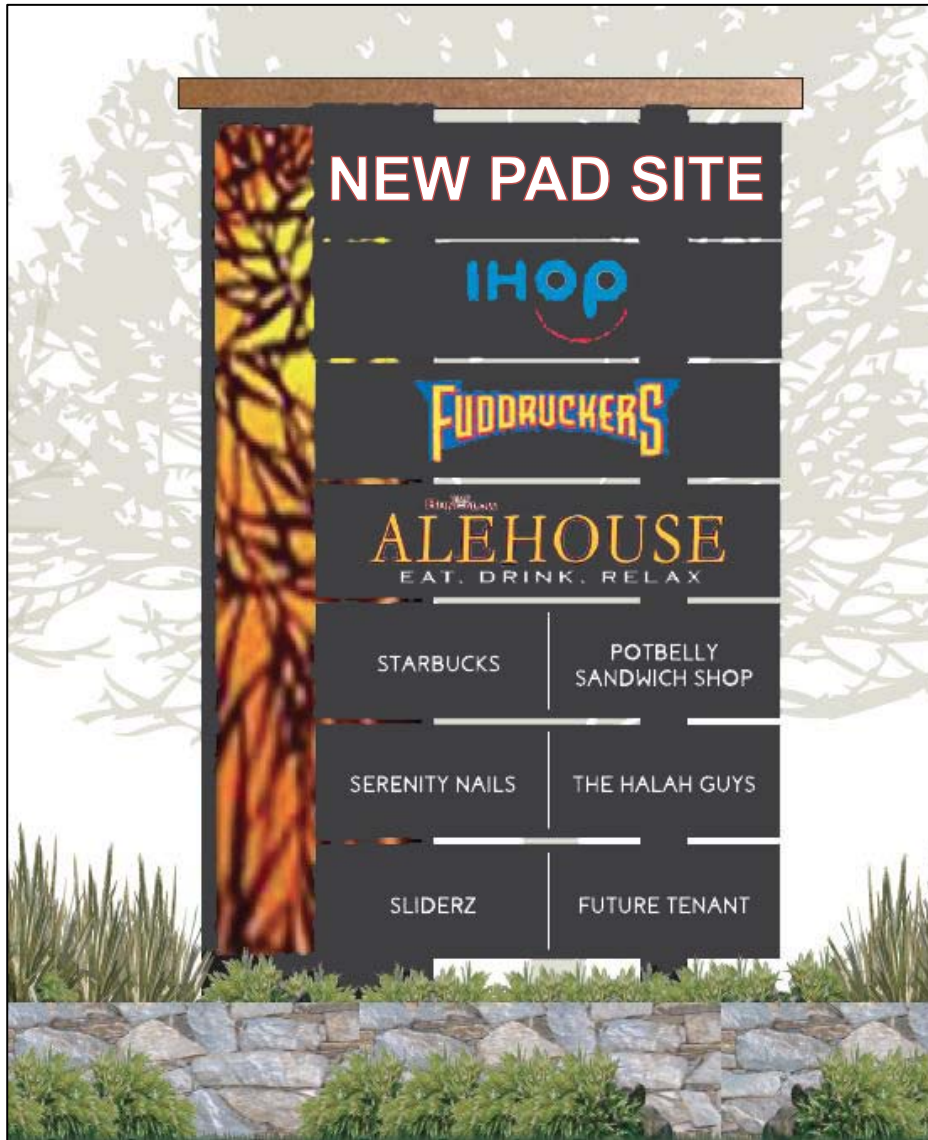

# ASHBURN CROSSROADS

Ashburn, VA

## PROJECT SIGNAGE

Corner of Ashburn Village Blvd. & Farmwell Road

Demographics	1-Mile	3-Mile	5-Mile
Population	5,501	44,332	93,704
Median HH Income	\$120,523	\$137,030	\$121,283